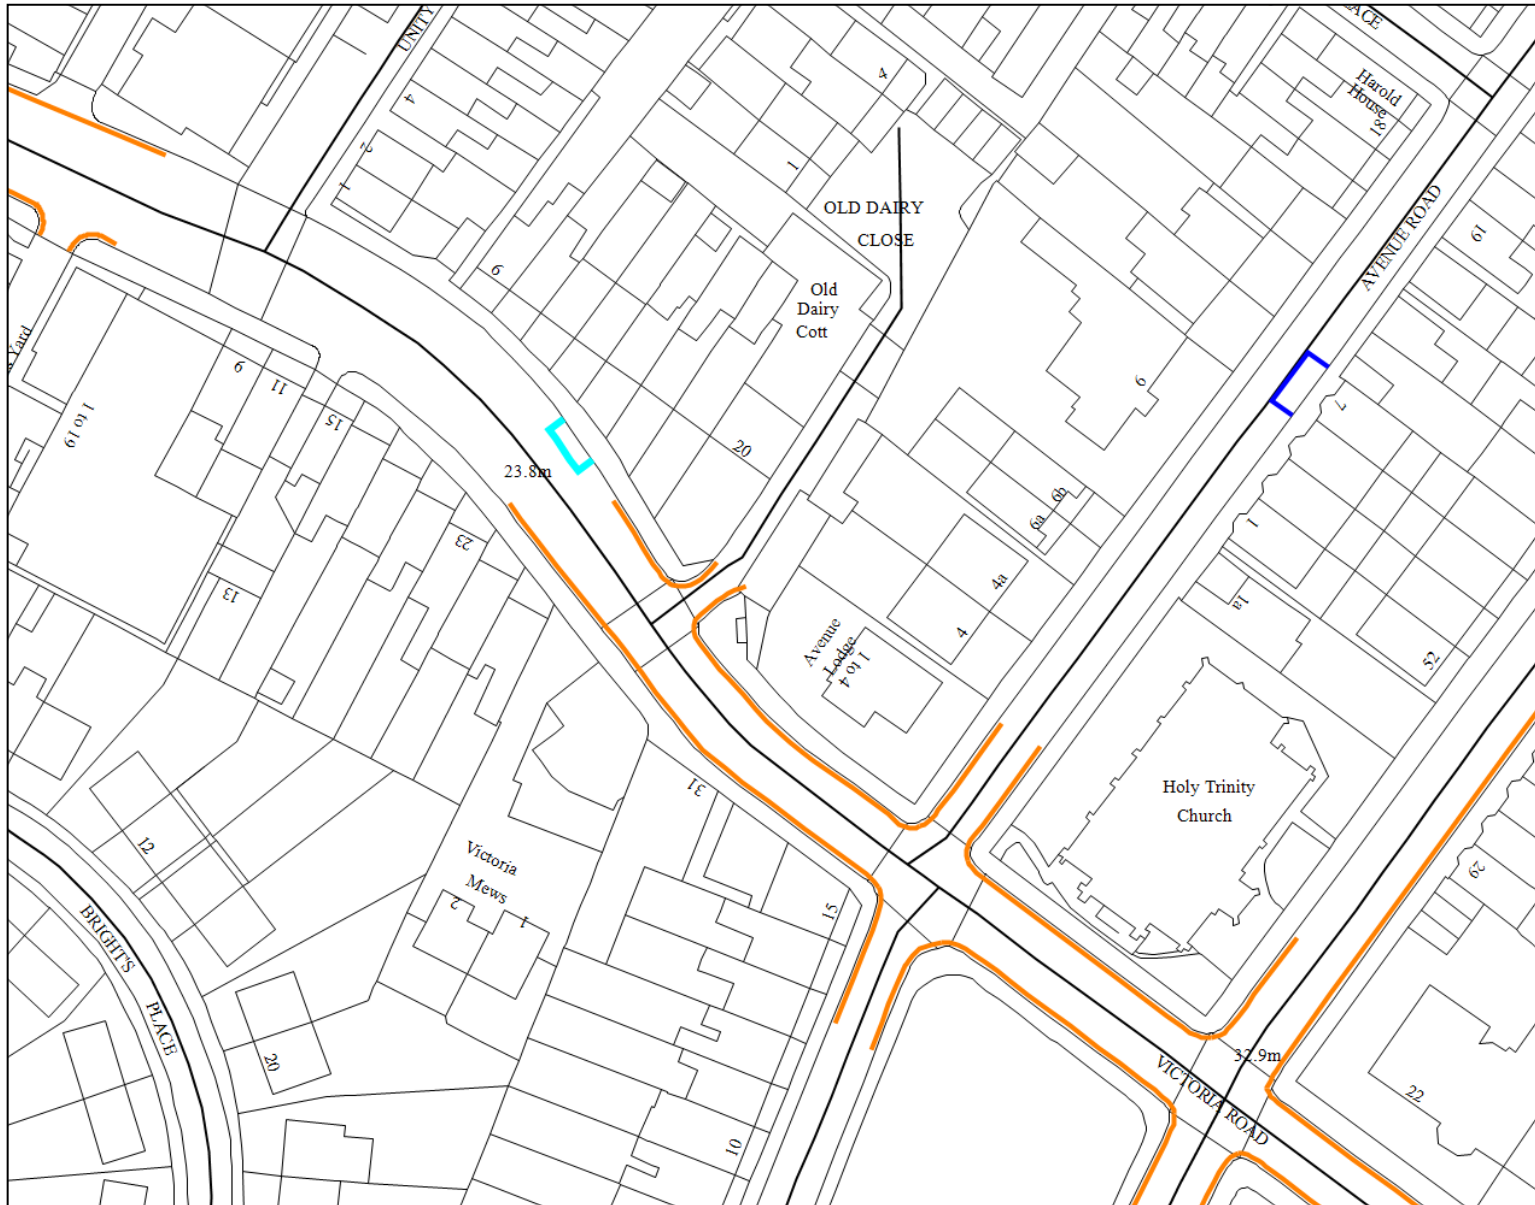

ROADS IN BROADSTAIRS
WESTCLIFF ROAD Across the frontage of number 43.
ROADS IN MARGATE
HASTINGS AVENUE Across the frontage of number 11.
QUEENS AVENUE Across the frontage of number 29.
TIVOLI ROAD Across the frontage of number 51.
ROADS IN RAMSGATE
VICTORIA ROAD Across the frontage of number 14.

West Cliff Road, Broadstairs

Proposed disabled bay
outside 43 West Cliff Road
Broadstairs

SLI 100018261

Hastings Avenue, Margate

Proposed disabled bay
outside 11 Hastings Avenue
Margate

SLI 100018261

Queens Avenue, Margate

Proposed disabled bay
across the frontage of 29

SLI 100018261

Tivoli Road, Margate

Proposed disabled bay
across the frontage of 51

SLI 100018261

Victoria Road, Ramsgate

Proposed disabled bay
outside 14 Victoria Road
Ramsgate