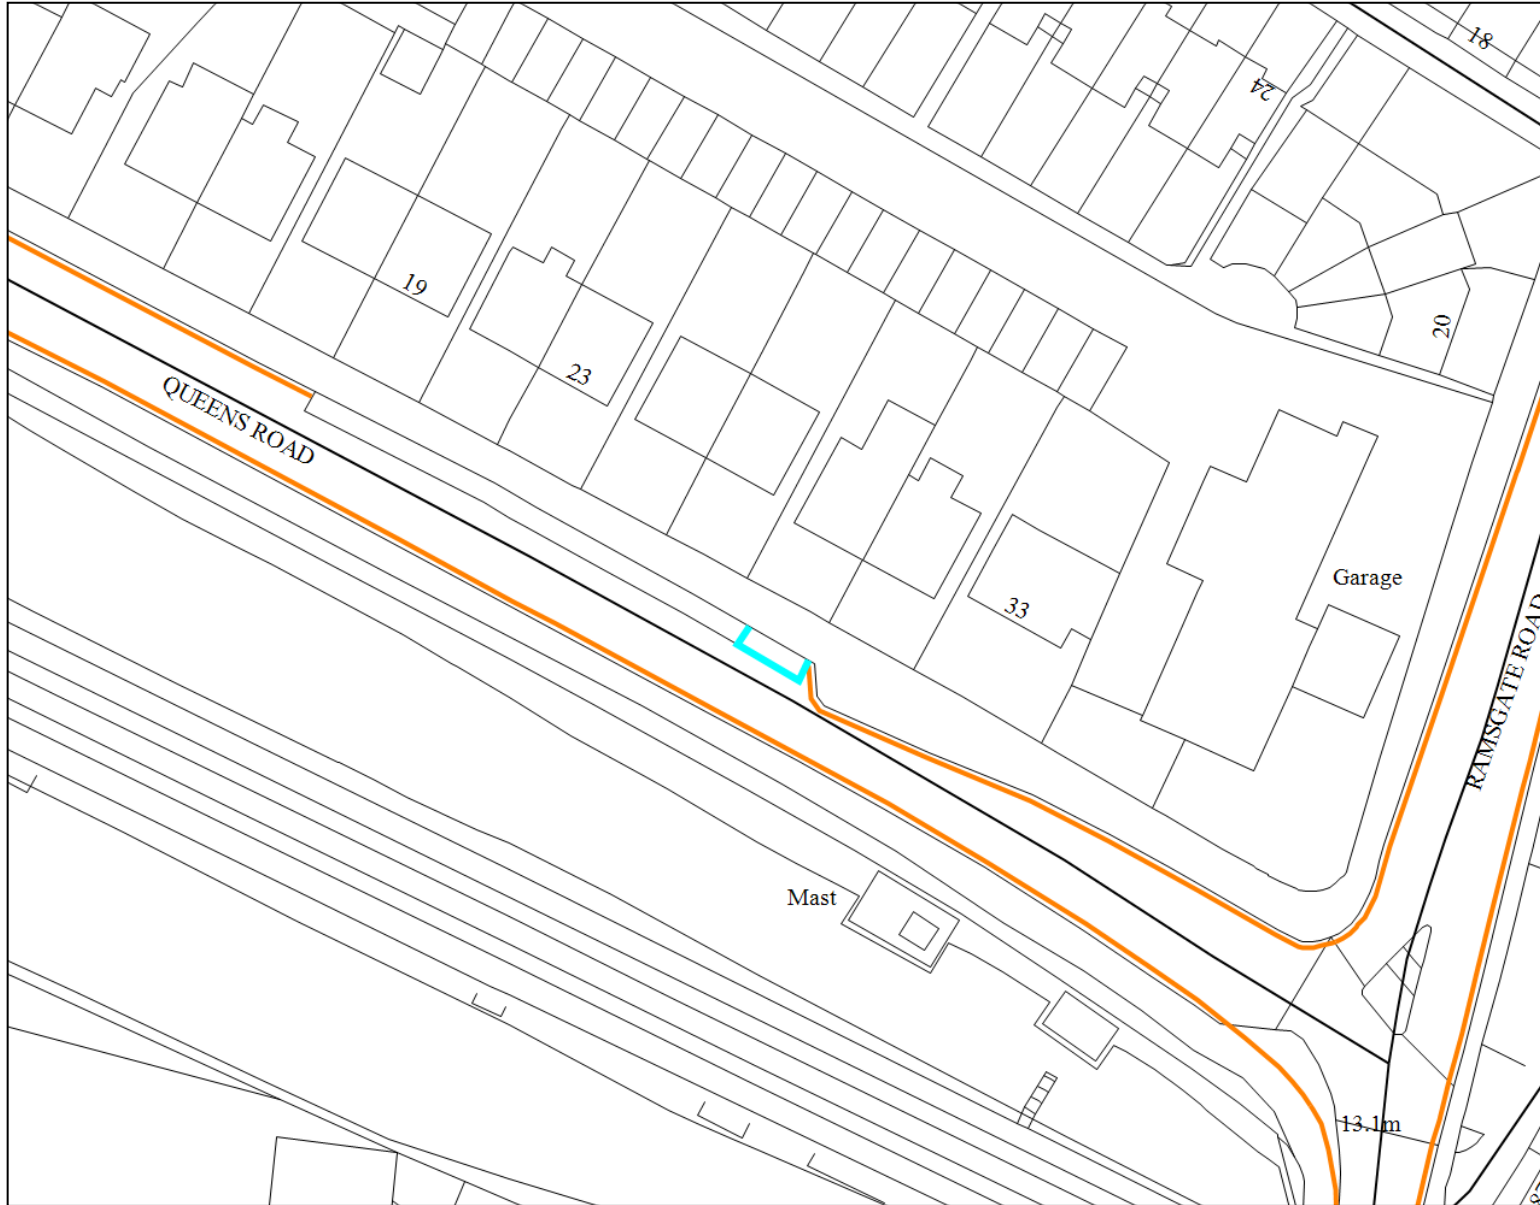

ROADS IN BROADSTAIRS
WESTCLIFF ROAD Across the frontage of number 43.
ROADS IN MARGATE
HASTINGS AVENUE Across the frontage of number 11.
QUEENS AVENUE Across the frontage of number 29.
TIVOLI ROAD Across the frontage of number 51.
ROADS IN RAMSGATE
VICTORIA ROAD Across the frontage of number 14.

West Cliff Road, Broadstairs

Proposed disabled bay
outside 43 West Cliff Road
Broadstairs

SLI 100018261

Hastings Avenue, Margate

Proposed disabled bay
outside 11 Hastings Avenue
Margate

SLI 100018261

Queens Avenue, Margate

Proposed disabled bay
across the frontage of 29

SLI 100018261

Tivoli Road, Margate

Proposed disabled bay
across the frontage of 51

SLI 100018261

Victoria Road, Ramsgate

Proposed disabled bay
outside 14 Victoria Road
Ramsgate